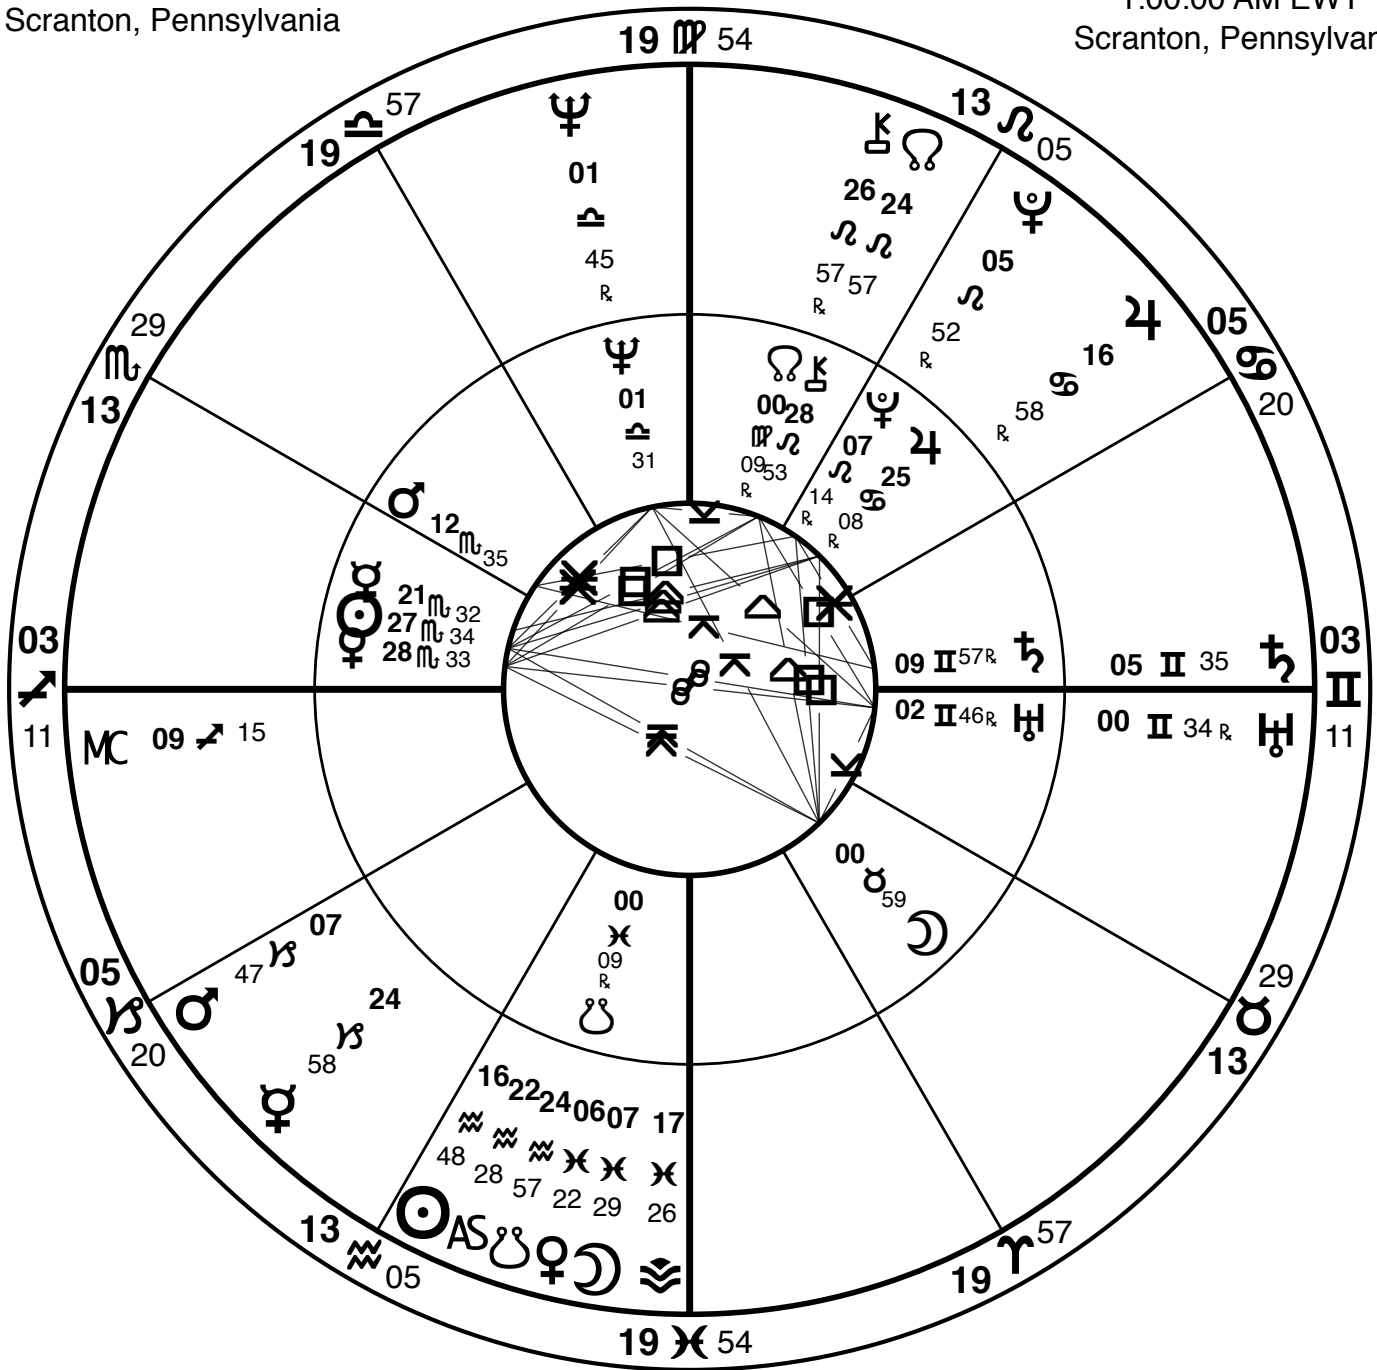

Joe Biden Reference Chart

Natal Chart

Friday, November 20, 1942

8:30:00 AM EWT

Scranton, Pennsylvania

Joe Biden 2nd Chart

Naibod Secondary

Sunday, November 1, 2020

1:00:00 AM EWT

Scranton, Pennsylvania

Created by
David Lipschutz