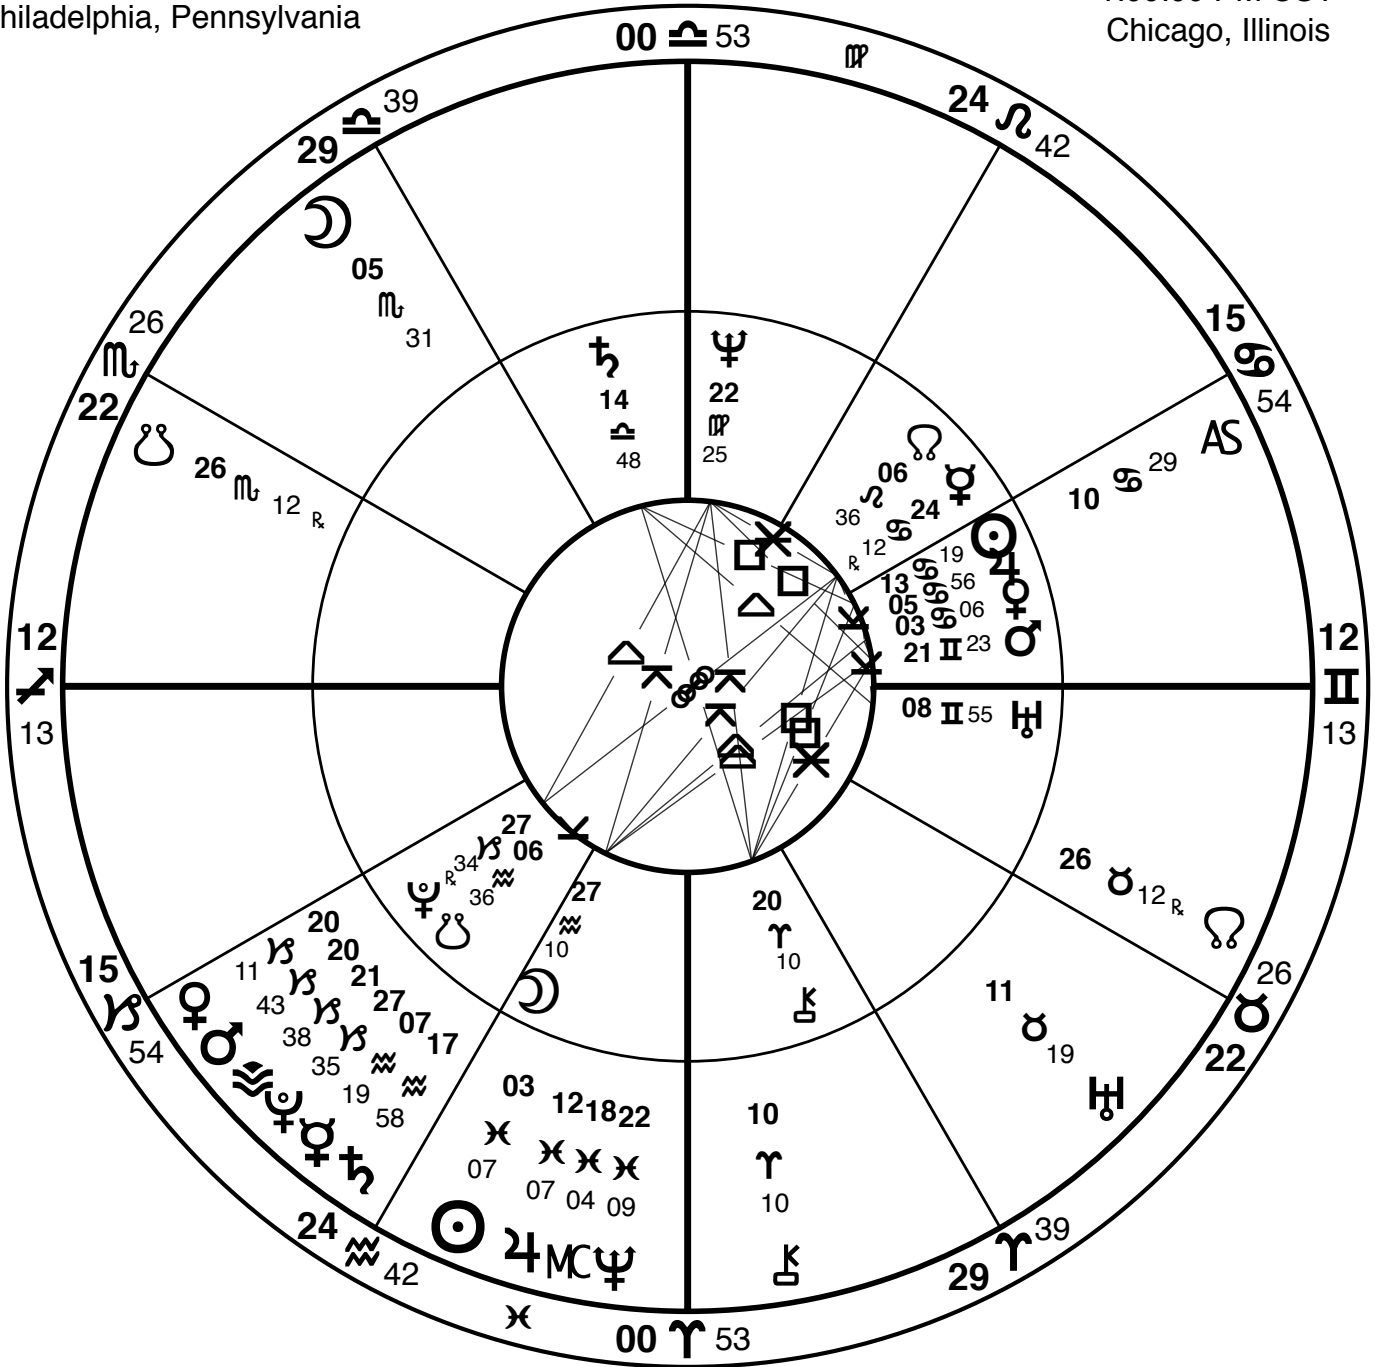

# United States Reference Chart

Natal Chart

Thursday, July 4, 1776

5:10:00 PM EST

Philadelphia, Pennsylvania

# USA Pluto Return 2022

2nd Chart

Natal Chart

Monday, February 21, 2022

1:00:00 PM CST

Chicago, Illinois

Created by  
David Lipschutz